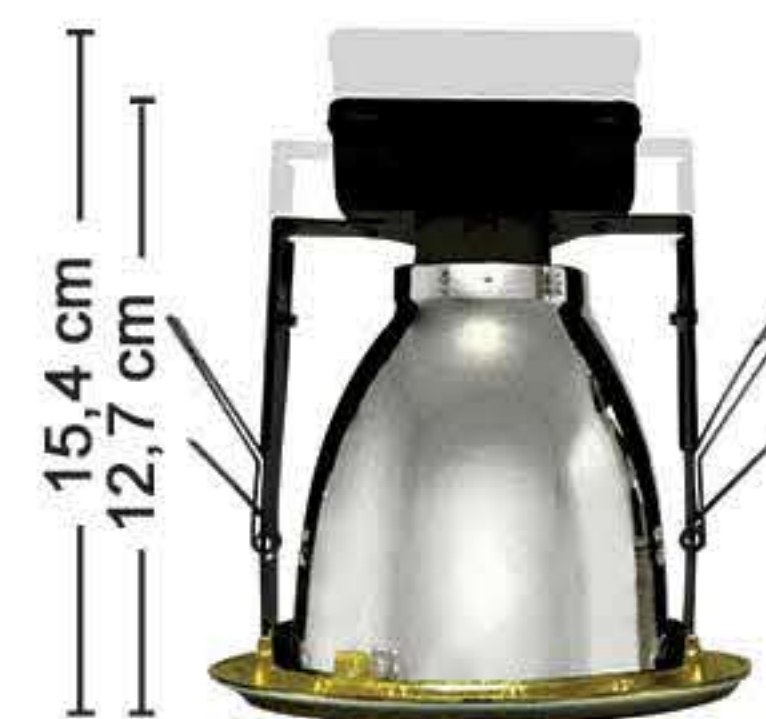

DLG SUPER

Tersedia ukuran:

S30 & S31 = 3.5"; 4"

S32 - S36 = 3.5"; 4"

3.5"